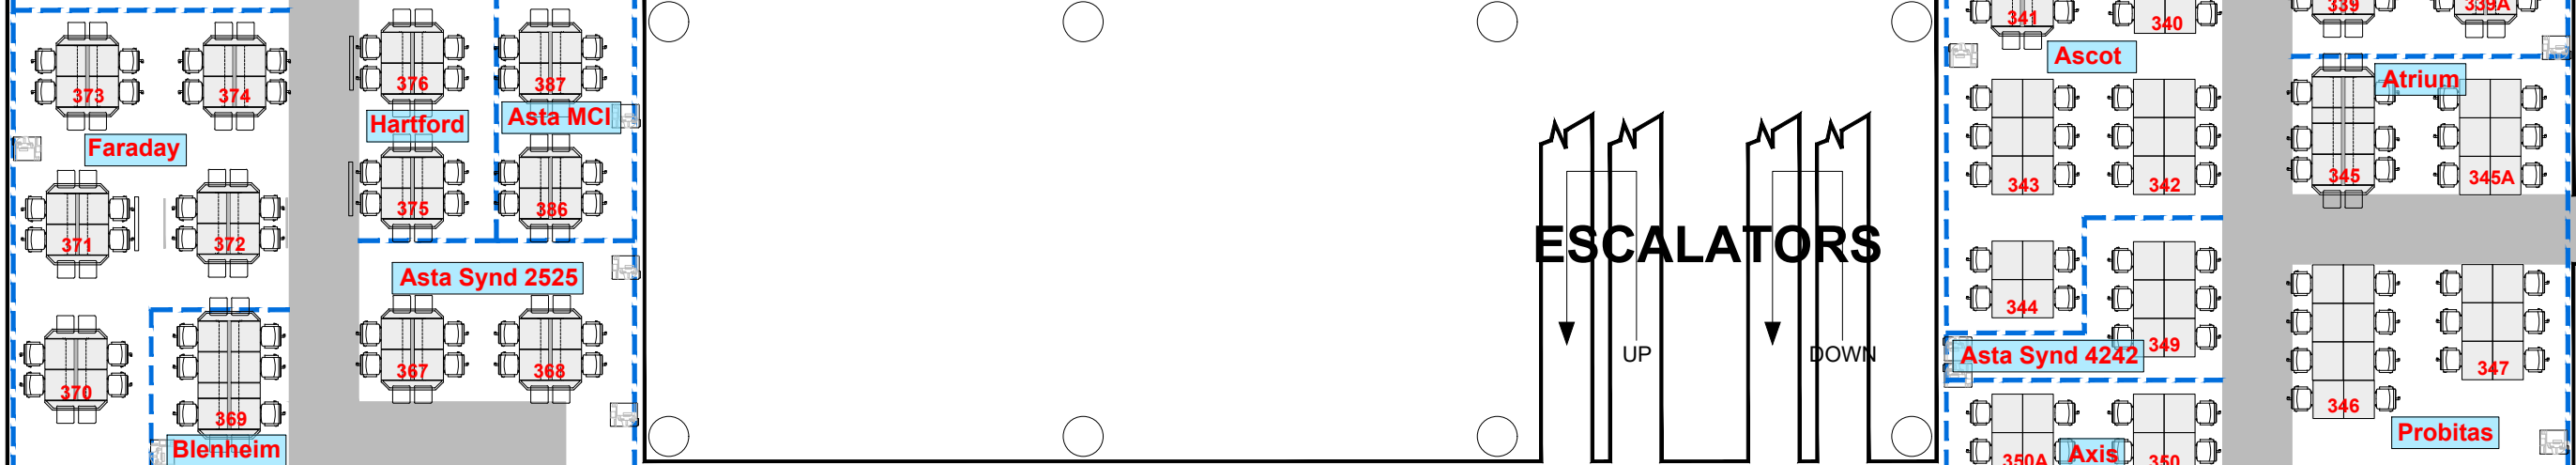

Tower 2

Tower 1

Tower 3

Tower 6

Tower 4

Tower 5

UNDERWRITING BOX LAYOUT - GALLERY THREE

KEY: Main Walkway
WC Walkway